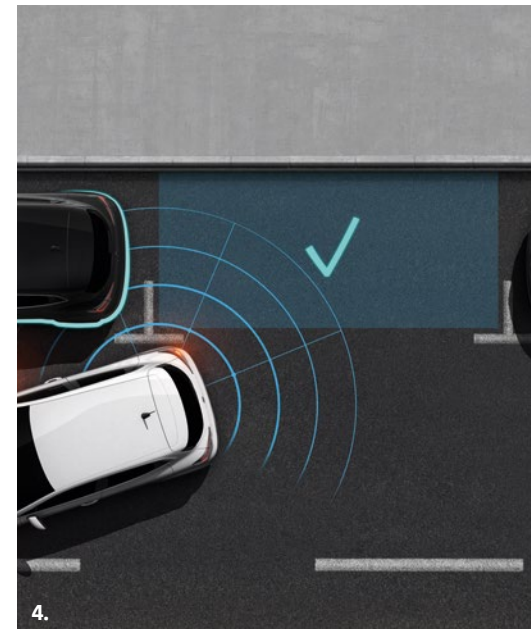

Safety

For your peace of mind

The All-New CLIO gives priority to your peace of mind and that of your passengers. Choose the anti-intrusion and theft alarm, which alerts you of any attempted break-in or untimely movements. Facilitate your manoeuvres with the parking sensors, which detect nearby obstacles and indicate them by beeping. Ensure safety and comfort with this Trifix I-Size child seat, which is easy to install with the Isofix mounting system, and offers three different positions and an adjustable headrest. And to protect the whole of your family, a partition grille is available to isolate the interior compartment from the luggage compartment, so you can transport your pets with no worries.

1. Partition Grille
  (82 01 723 243)
2. Alarm
  (82 01 719 566)
3. Duoplus Trifix Child Seat - I Size
  (77 11 940 744)
4. Front and Rear Parking Sensors
  (82 01 726 615) and (82 01 723 598)